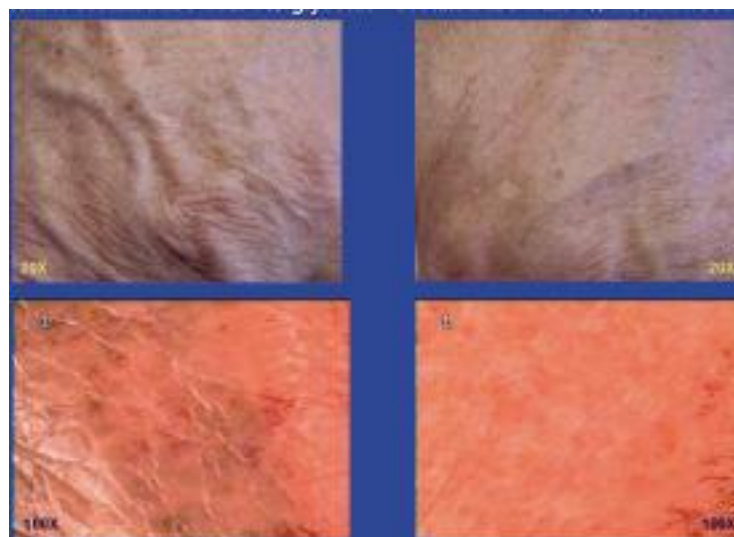

# Immediate Hand Retexturizer

Before

After 3 days

Before

After 3 days

Before

After 3 days